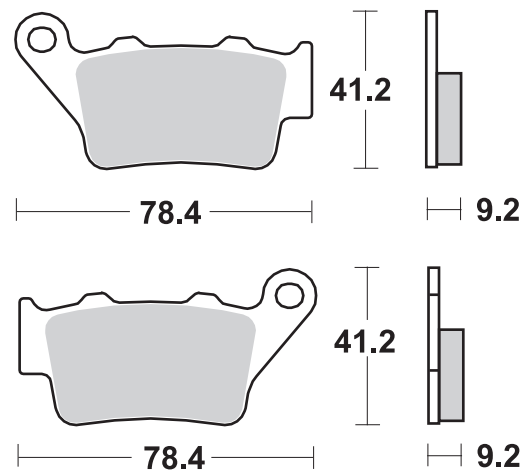

Available compounds

SBS 675 HF • LS

@sbsbrakes | sbsbrakes.com | #GoAhead