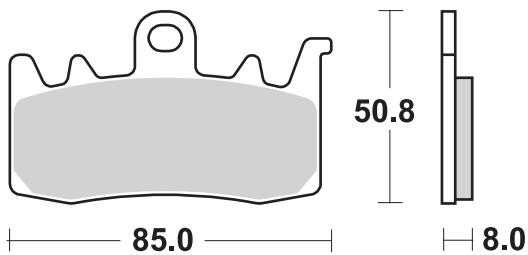

MATCHUP

HI-TECH BRAKE SOLUTIONS MADE IN EUROPE

GO AHEAD

GASGAS SM 700

			RECOMMENDED	
GASGAS				
SM	700	23 - 23	900 HS	675 LS

* = 2 sets required / 2 jeux pour l'Avant.

Available compounds

SBS 900 HS